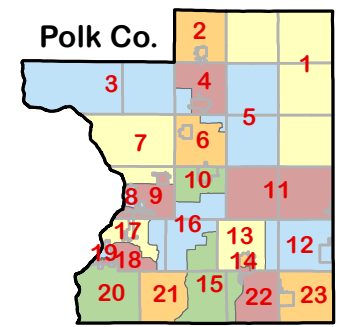

SUPERVISOR DISTRICTS

Polk County, Wisconsin

DISTRICT 19

State of Wisconsin

- POLLING PLACE
- ★ TOWN HALL
- 🌊 WATER BODY
- 🏡 CITY/VILLAGE
- 🏠 TOWN

NORTH

0 0.125 0.25 0.5 Mile

Created by:
Polk County Dept. of Land Information
Division of Geographic Information Systems
100 Polk County Plaza, Suite 130
Balsam Lake, WI 54810
Ph: 715.485.9279
Fax: 715.485.9246
www.co.polk.wi.us