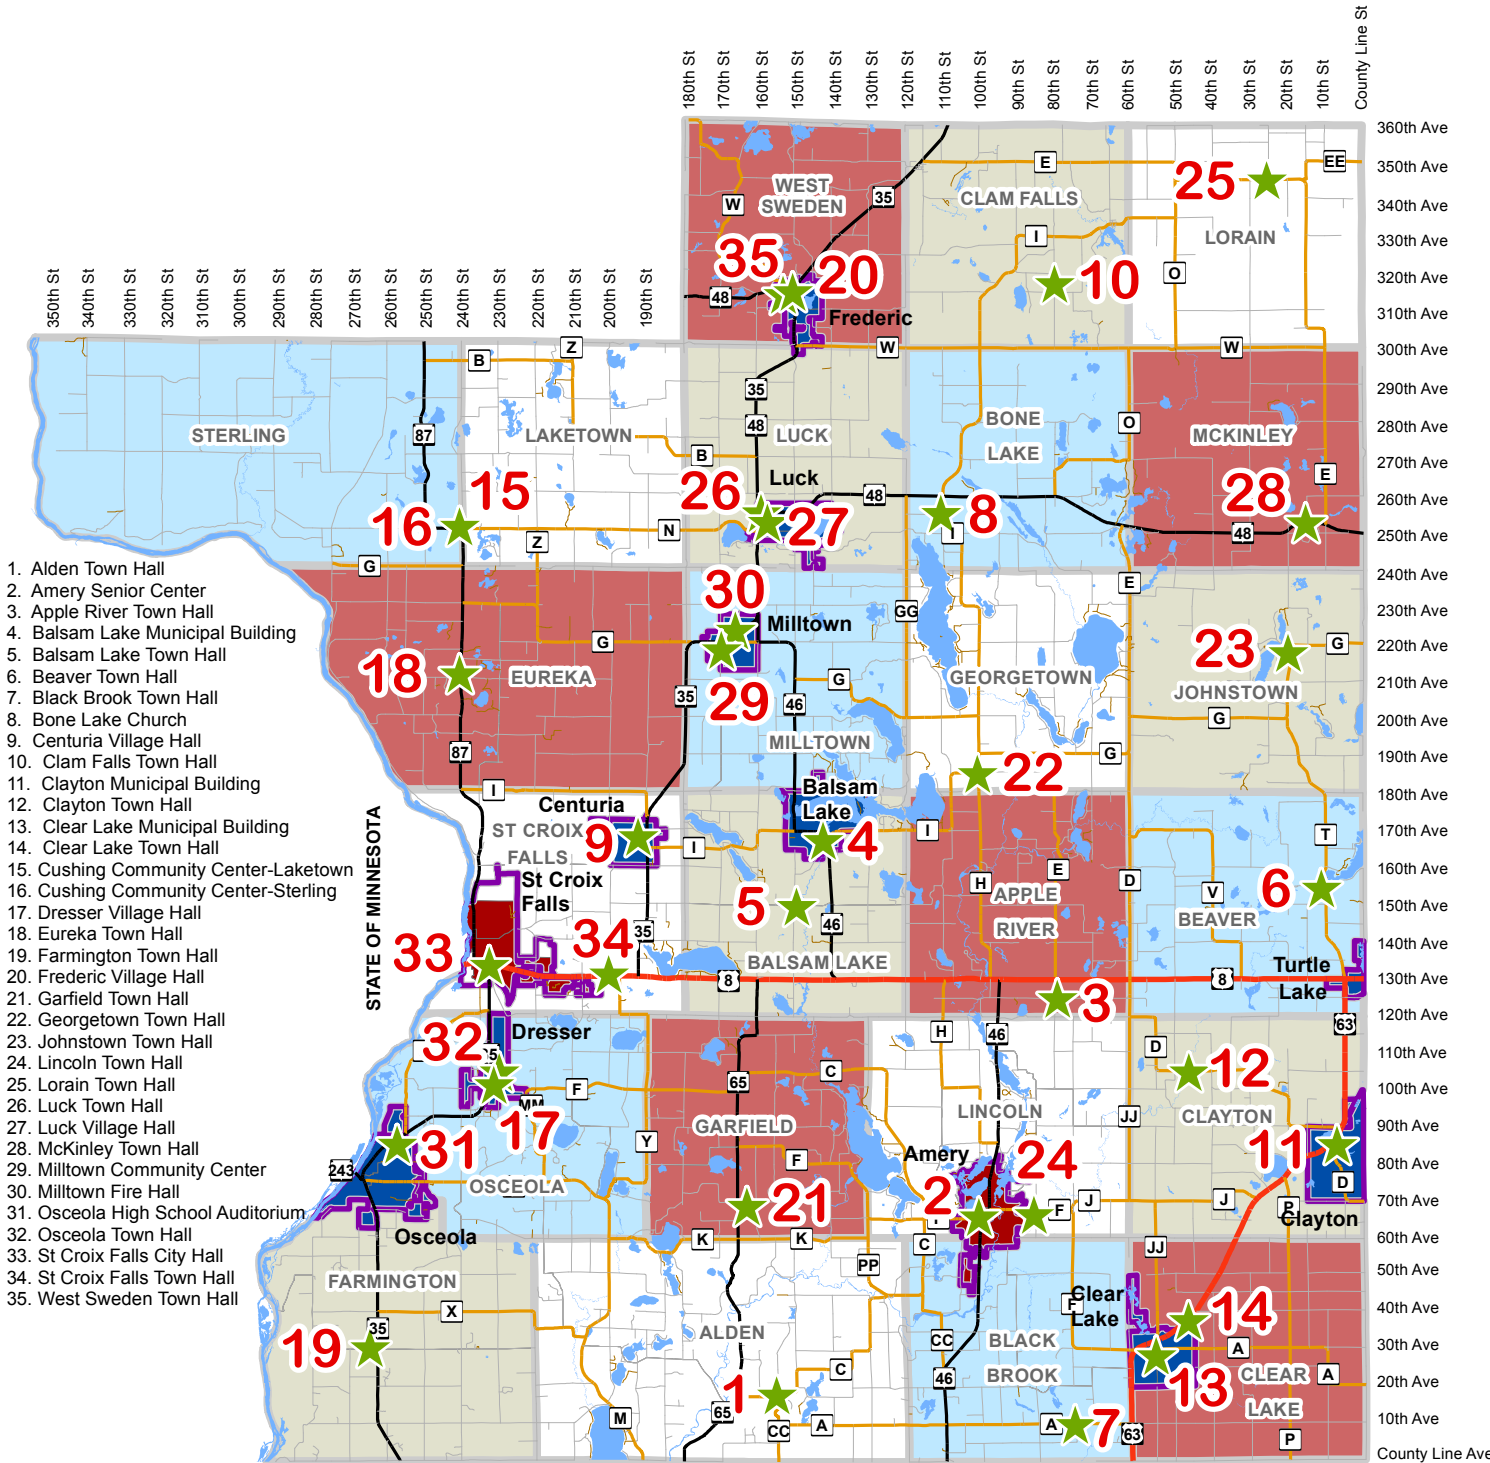

# VOTING DISTRICTS POLLING LOCATIONS

Polk County, Wisconsin

State of Wisconsin

- POLLING LOCATIONS
- US HIGHWAY
- STATE HIGHWAY
- COUNTY ROAD
- TOWNSHIP ROAD
- PRIVATE ROAD
- WATER BODY
- CITY/VILLAGE

**NORTH**

0 2 4 8 Miles

Created by:  
Polk County Department of Land Information  
Division of Geographic Information Systems  
100 Polk County Plaza, Suite 130  
Balsam Lake, WI 54810  
Ph: 715.485.9279  
Fax: 715.485.9246  
www.co.polk.wi.us

This drawing is the result of a compilation and reproduction of land records as they appear in various Polk County Offices. The drawing should be used for reference purposes only. Polk County is not responsible for any inaccuracies herein contained.  
Date: 10/31/2011

Please visit the Polk County Interactive GIS Map site at [polkcowi.wxgtreme.com](http://polkcowi.wxgtreme.com) for a more detailed map of the Voting Districts and Polling Locations.