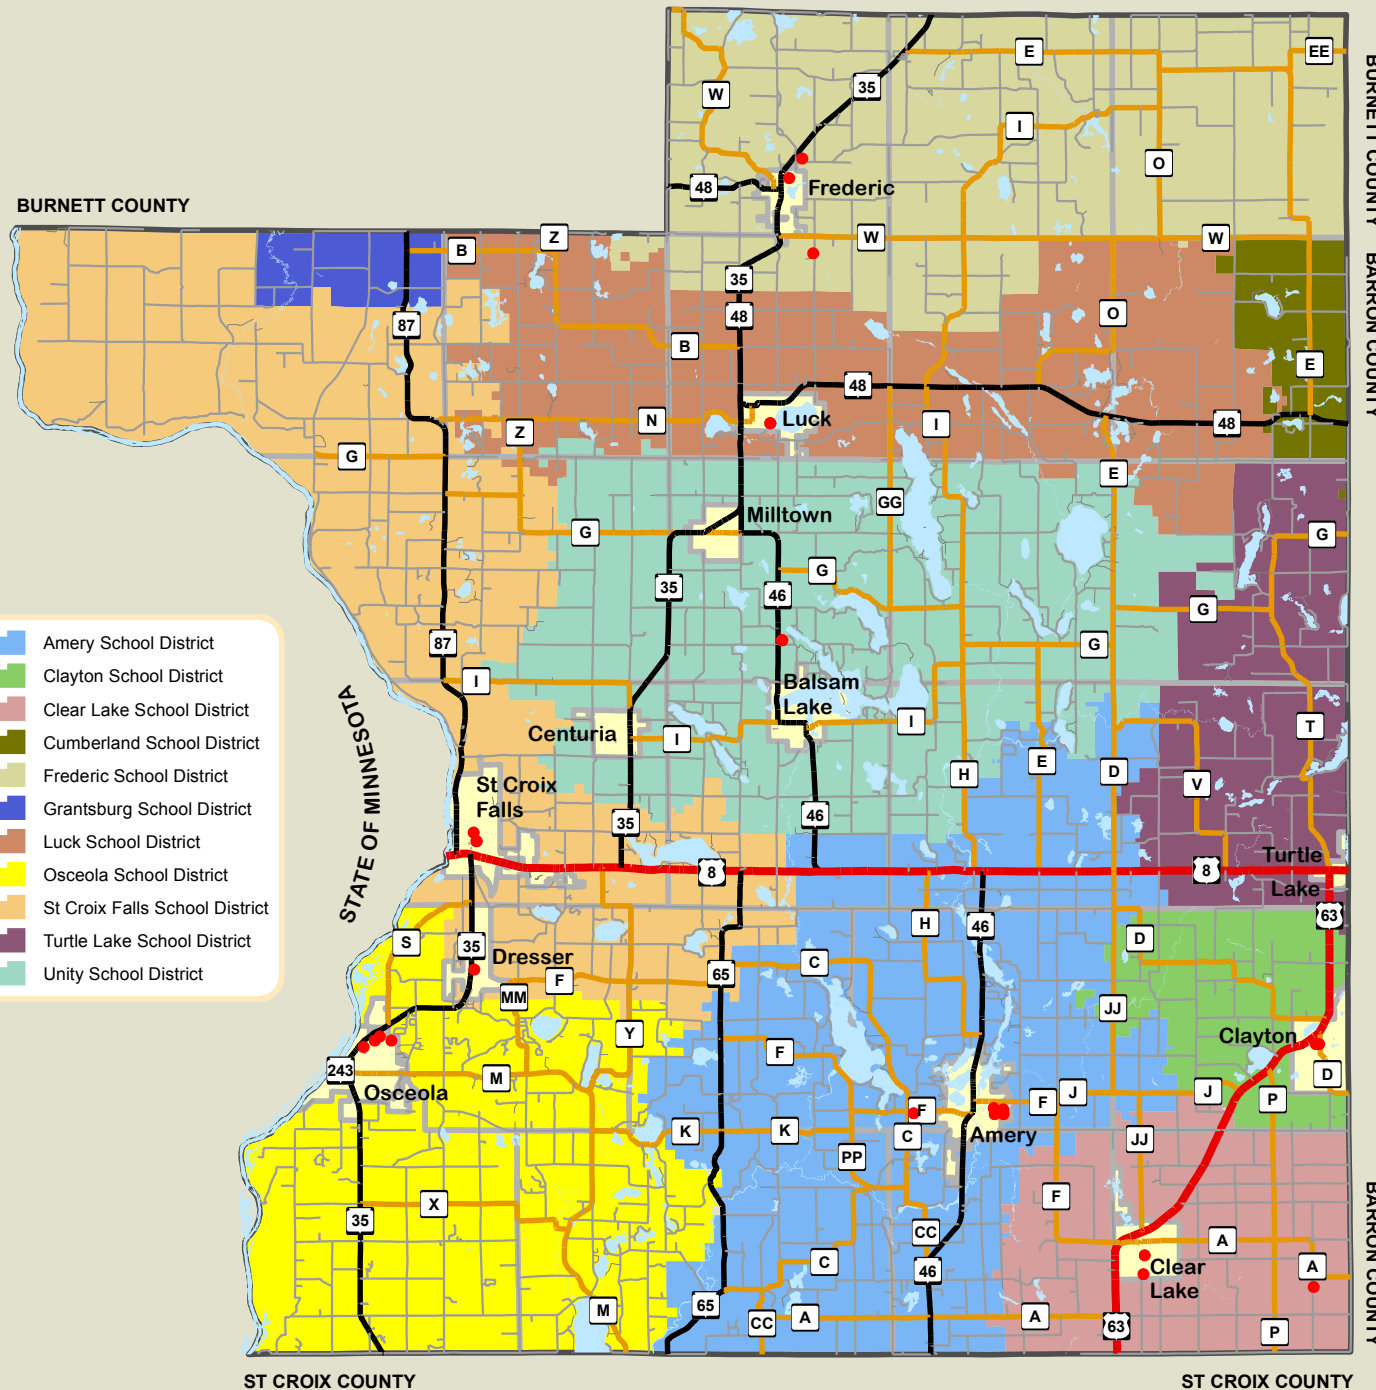

# SCHOOL DISTRICTS

Polk County, Wisconsin

State of Wisconsin

- Amery School District
- Clayton School District
- Clear Lake School District
- Cumberland School District
- Frederic School District
- Grantsburg School District
- Luck School District
- Osceola School District
- St Croix Falls School District
- Turtle Lake School District
- Unity School District

- SCHOOLS
- US HIGHWAY
- STATE HIGHWAY
- COUNTY ROAD
- TOWN ROAD
- PRIVATE ROAD
- WATER BODY
- CITY/VILLAGE

**NORTH**

0 2 4 8 Miles

Created by:  
 Polk County Dept. of Land Information  
 Division of Geographic Information Systems  
 100 Polk County Plaza, Suite 130  
 Balsam Lake, WI 54810  
 Ph: 715.485.9279  
 Fax: 715.485.9246  
 www.co.polk.wi.us

Date: 1/3/2012

This drawing is the result of a compilation and reproduction of land records as they appear in various Polk County Offices. The drawing should be used for reference purposes only. Polk County is not responsible for any inaccuracies herein contained.