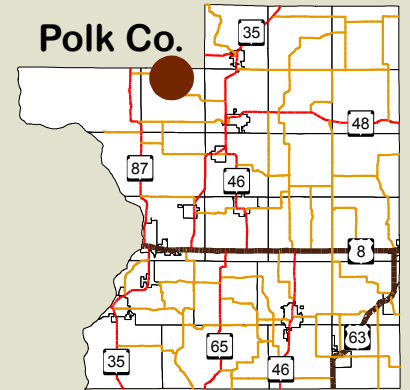

ATLAS COUNTY PARK

Polk County, Wisconsin

Park Address:
2108 295th Ave County Rd B
Luck, WI 54853

Phone: 715.485.9294 www.co.polk.wi.us

Created by:
Polk County Dept. of Land Information
Division of Geographic Information Systems
100 Polk County Plaza, Suite 130
Balsam Lake, WI 54810
Ph: 715.485.9279
Fax: 715.485.9246
www.co.polk.wi.us Date: 11/7/2011

- Ball Field
- Bathroom
- Boat Landing
- Dam
- Fishing
- Parking
- Picnic Area with Grills
- Shelter with Electric
- Wooded
- County Road
- Park Road
- Private Road
- Lake or River
- Park Boundary

Long
Trade
Lake

Trade River

295th Ave

Z

B

B

210th St

Indian Mound Rd